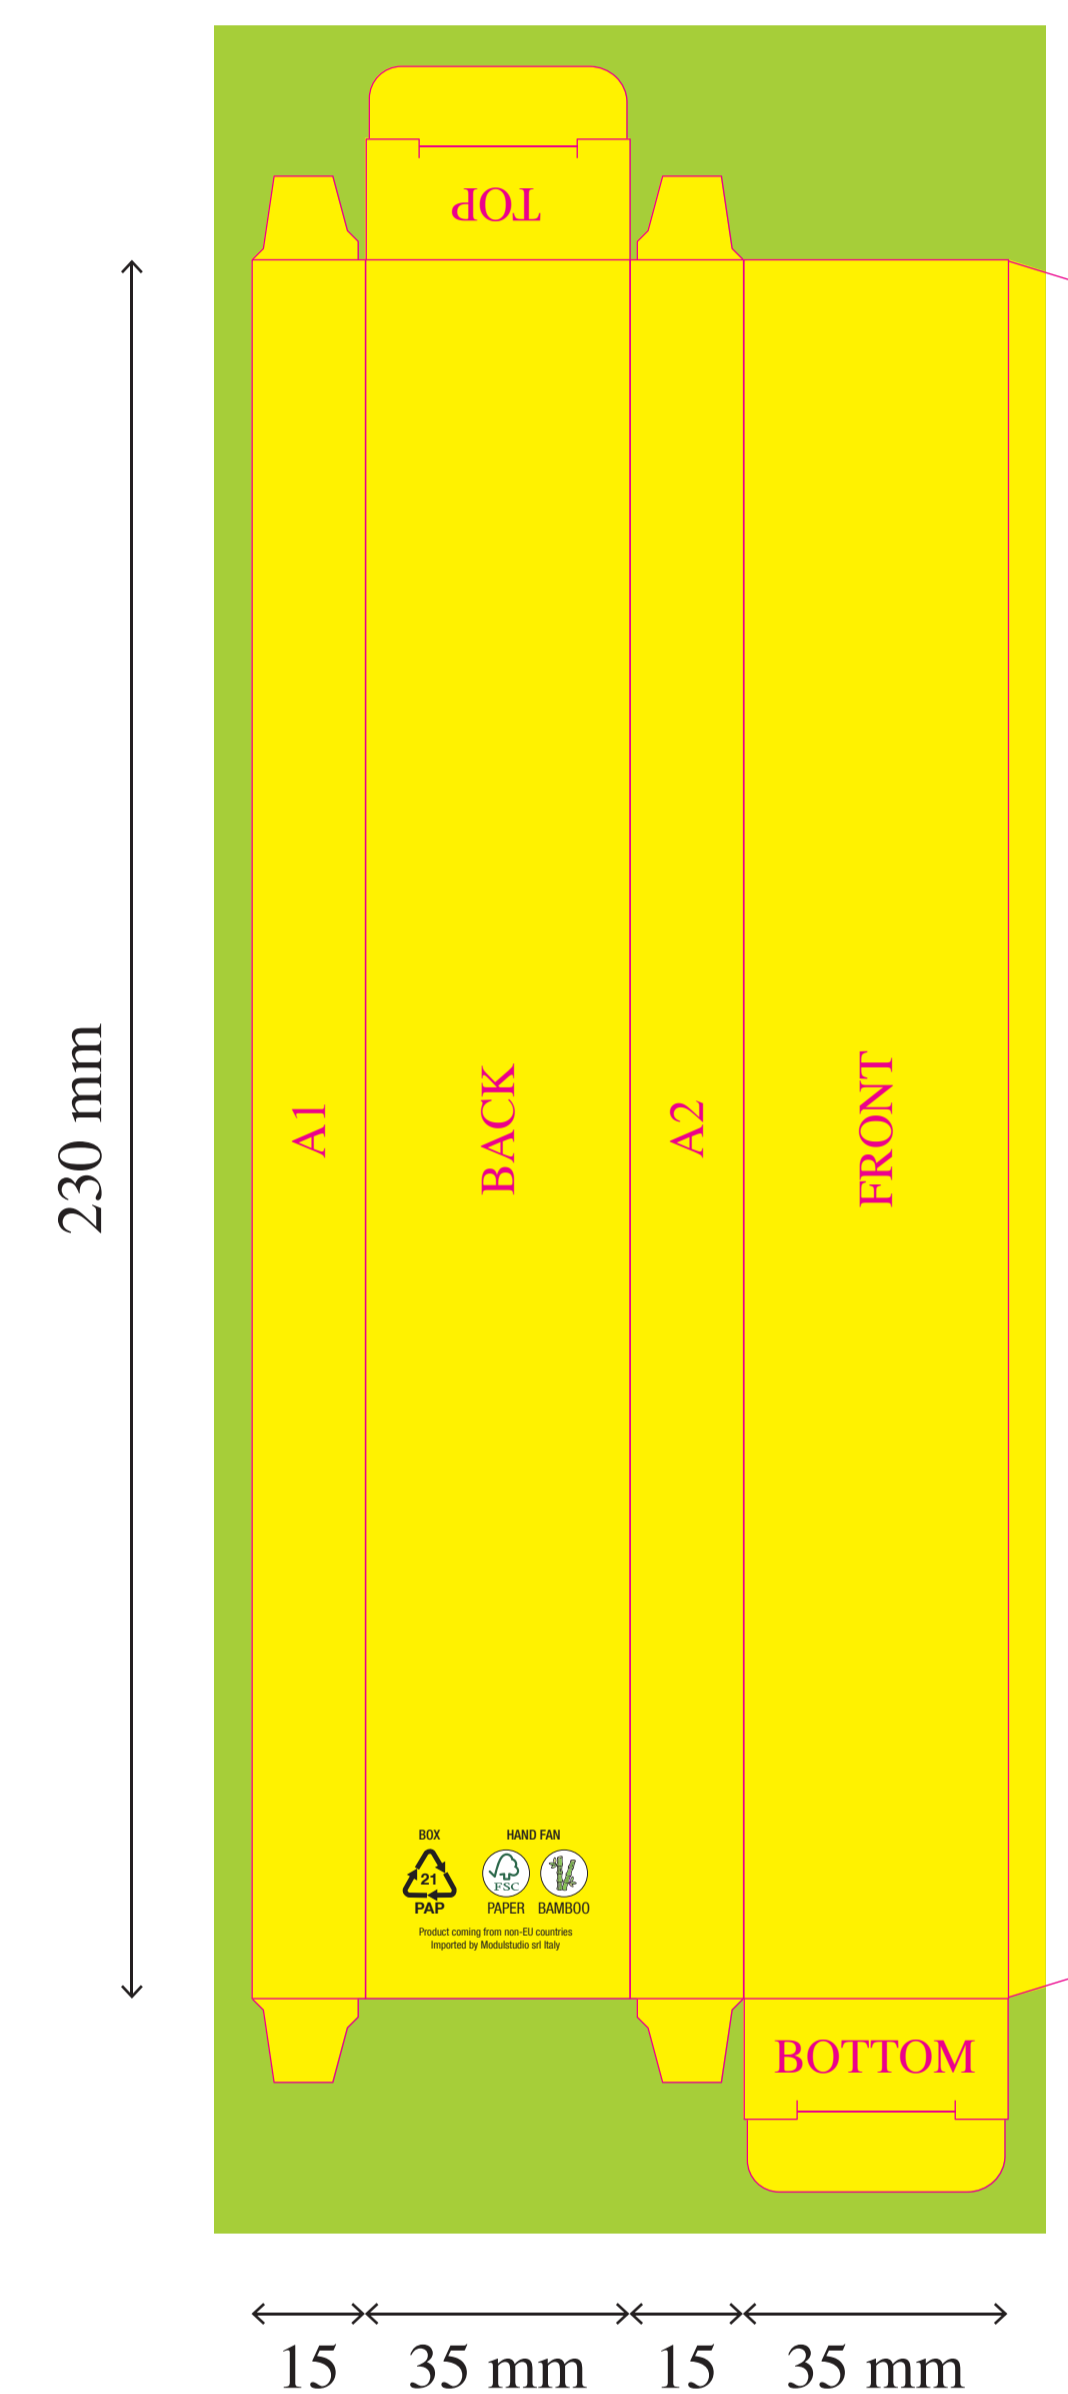

CUSTOMIZABLE SPACE
(100% TECHNICAL DRAWING)

ZONE PERSONALISABLE
(DESSIN TECHNIQUE 100%)

DRUCKRAUM
(TECHNISCHE ENTWURF 100%)

CUSTOMIZABLE AREA

BLEED AREA

SAFE AREA

TRIM LINE

HAND FAN (closed 21 cm - opened 38 cm)

PRINT
CMYK

BAMBOO (210 x 12 mm)

LASER
PRINT  50 x 5 mm

BAMBOO COLOURS

1 LIGHT WOOD
2 DARK WOOD
3 BLACK

FRONT

BACK

BOX (23 x 3,5 x 1,5 cm)

PRINT
CMYK

15 35 mm 15 35 mm

AVAILABLE ICONS

MANDATORY ICONS