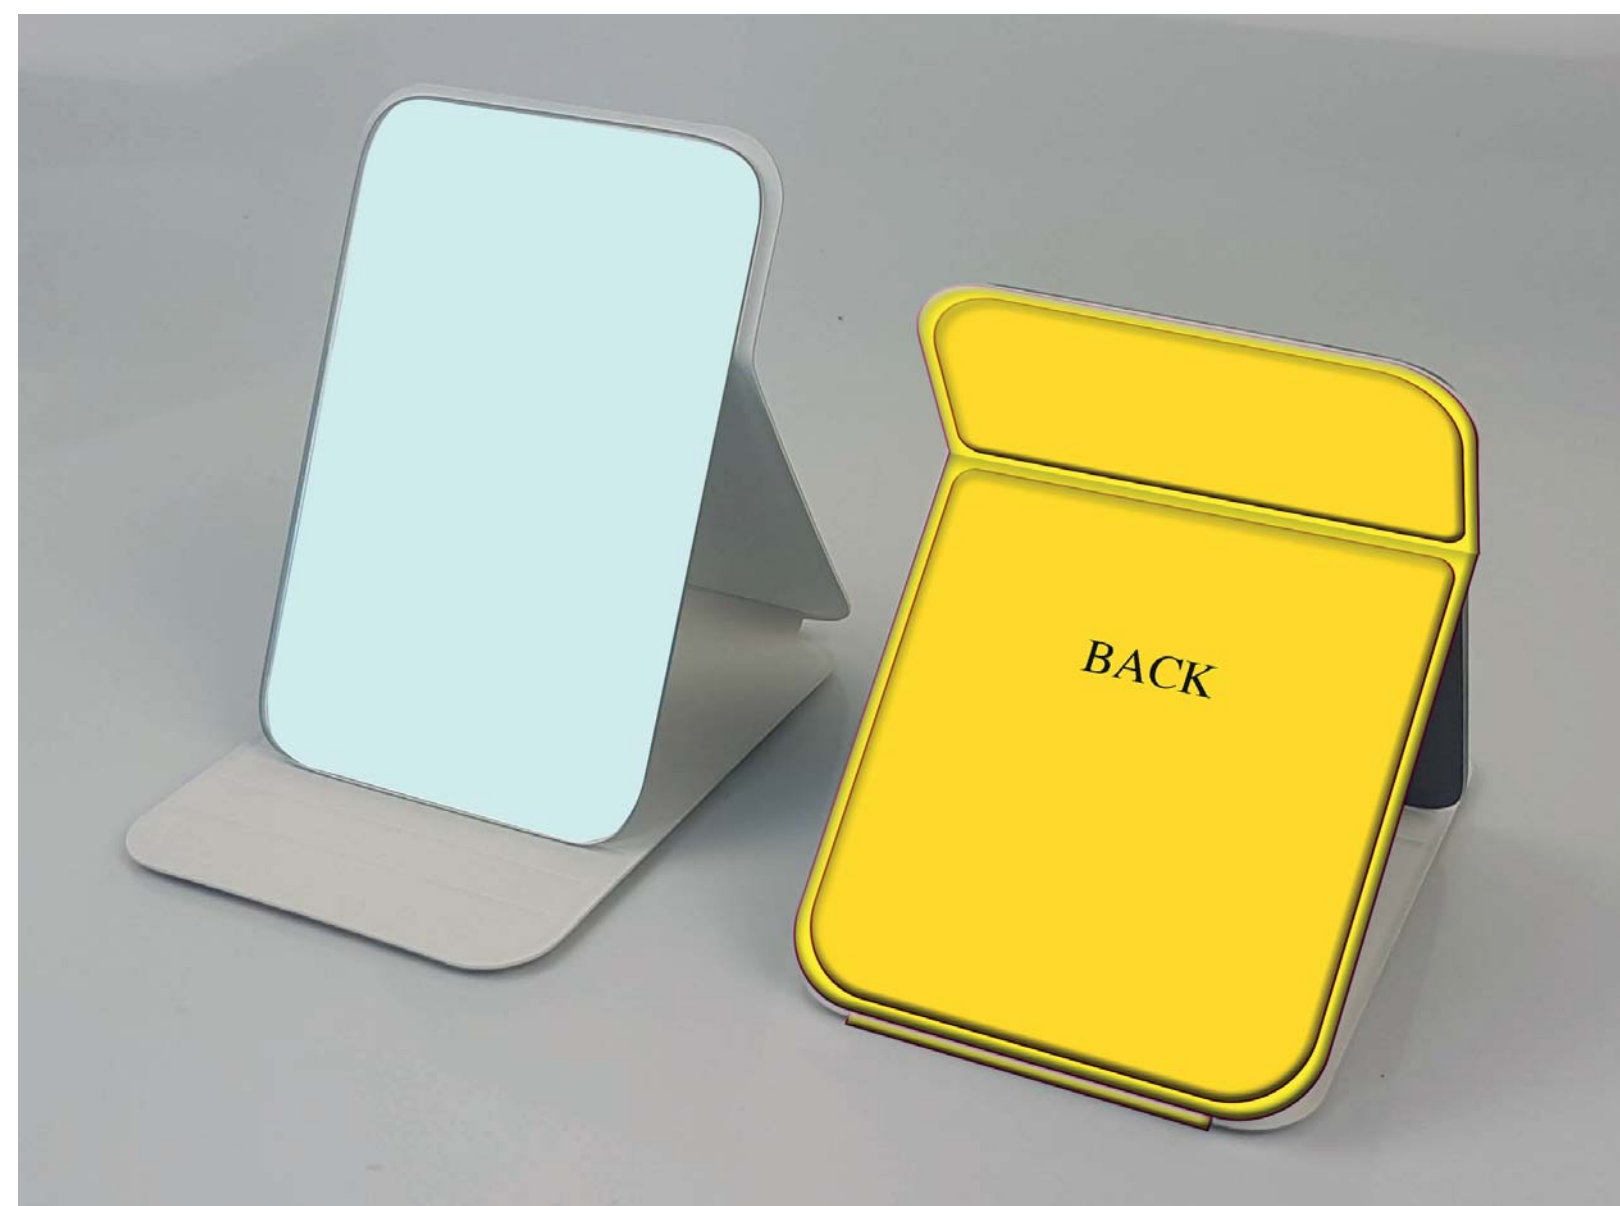

CUSTOMIZABLE SPACE
(100% TECHNICAL DRAWING)

ZONE PERSONALISABLE
(DESSIN TECHNIQUE 100%)

DRUCKRAUM
(TECHNISCHE ENTWURF 100%)

CUSTOMIZABLE AREA

BLEED AREA

TRIM LINE

PRINT
CMYK

95 mm

145 mm

FRONT

BACK

PACKAGING

SINGLE TRANSPARENT BAG (BUBBLE WRAP, PAPIER BULLE, PLURIBALL) WITH LABEL

BACK

LABEL
MAX 40 x 55 mm

PRINT
CMYK